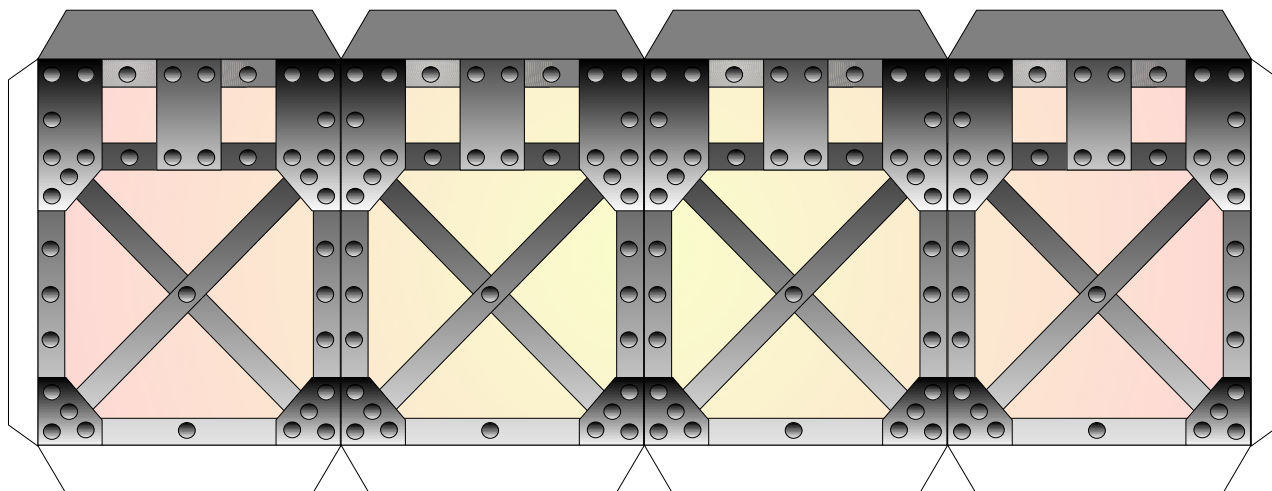

Papel de construção № 831s

pequena lanterna

dificuldade S3 média

adequado para chá luz LED

Projekt Bastelbogen
www.bastelbogen.net

Copyright 2006-2014 Boris Voigt, Berlin-Hohenschönhausen
© certain rights reserved
You aren't allowed to make alterations of this construction paper.
Here the sale of these construction papers is prohibited.
The distribution of these construction papers free of charge is allowed.