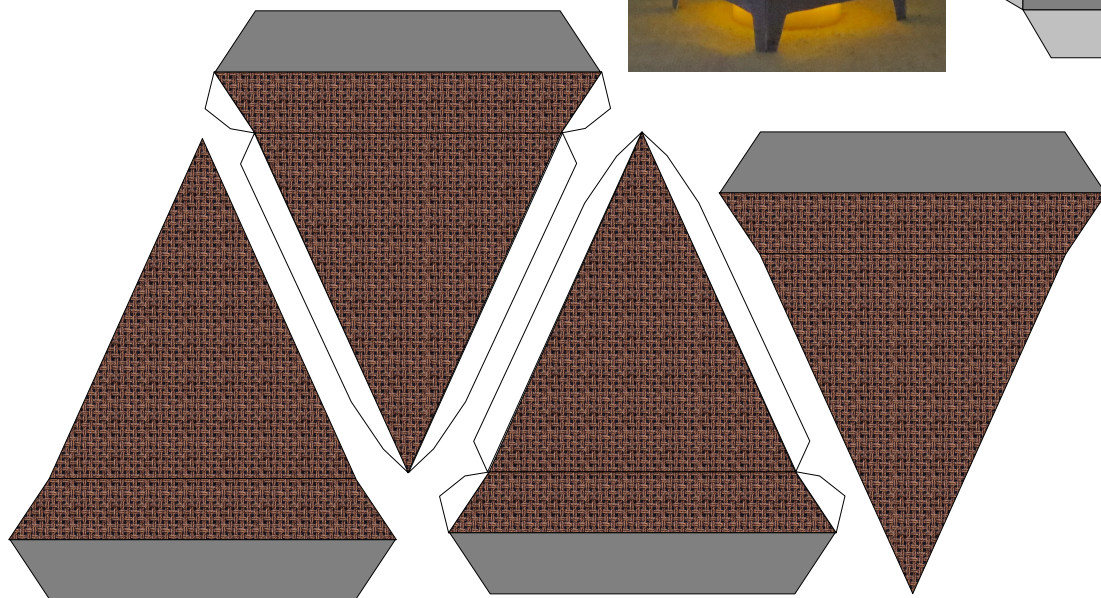

Papel de construção № 831s

pequena lanterna

dificuldade S3 média

adequado para chá luz LED

Projekt Bastelbogen
www.bastelbogen.net

Copyright 2006-2014 Boris Voigt, Berlin-Hohenschönhausen
© certain rights reserved
You aren't allowed to make alterations of this construction paper.
Here the sale of these construction papers is prohibited.
The distribution of these construction papers free of charge is allowed.