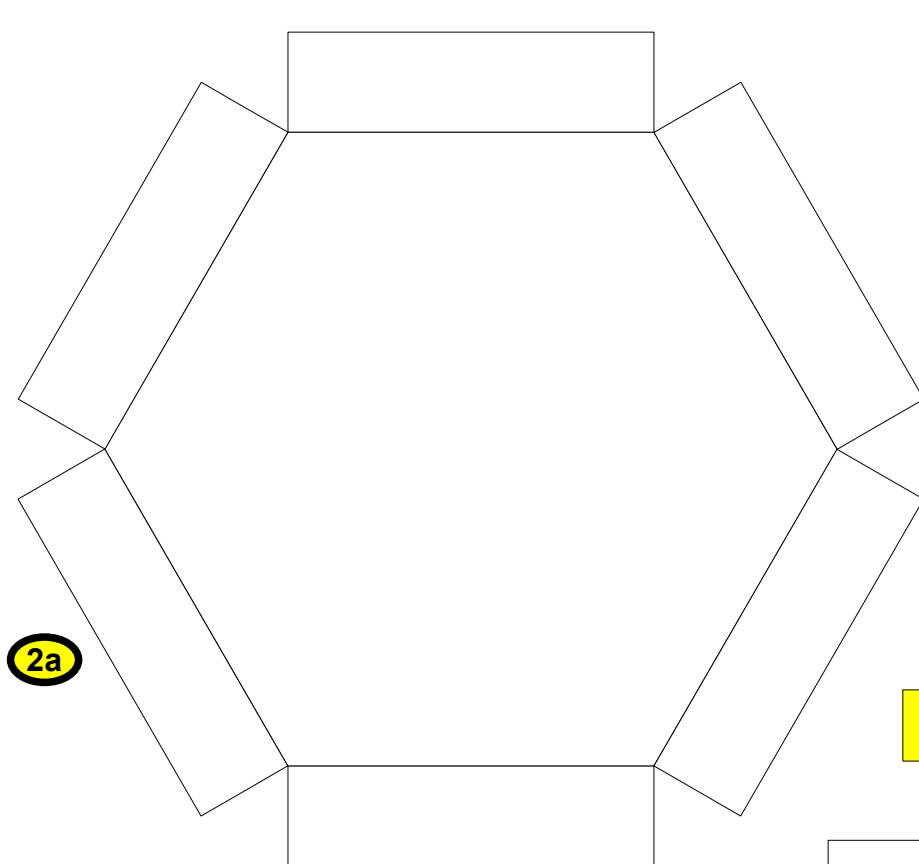

paper model No. 812+

Box