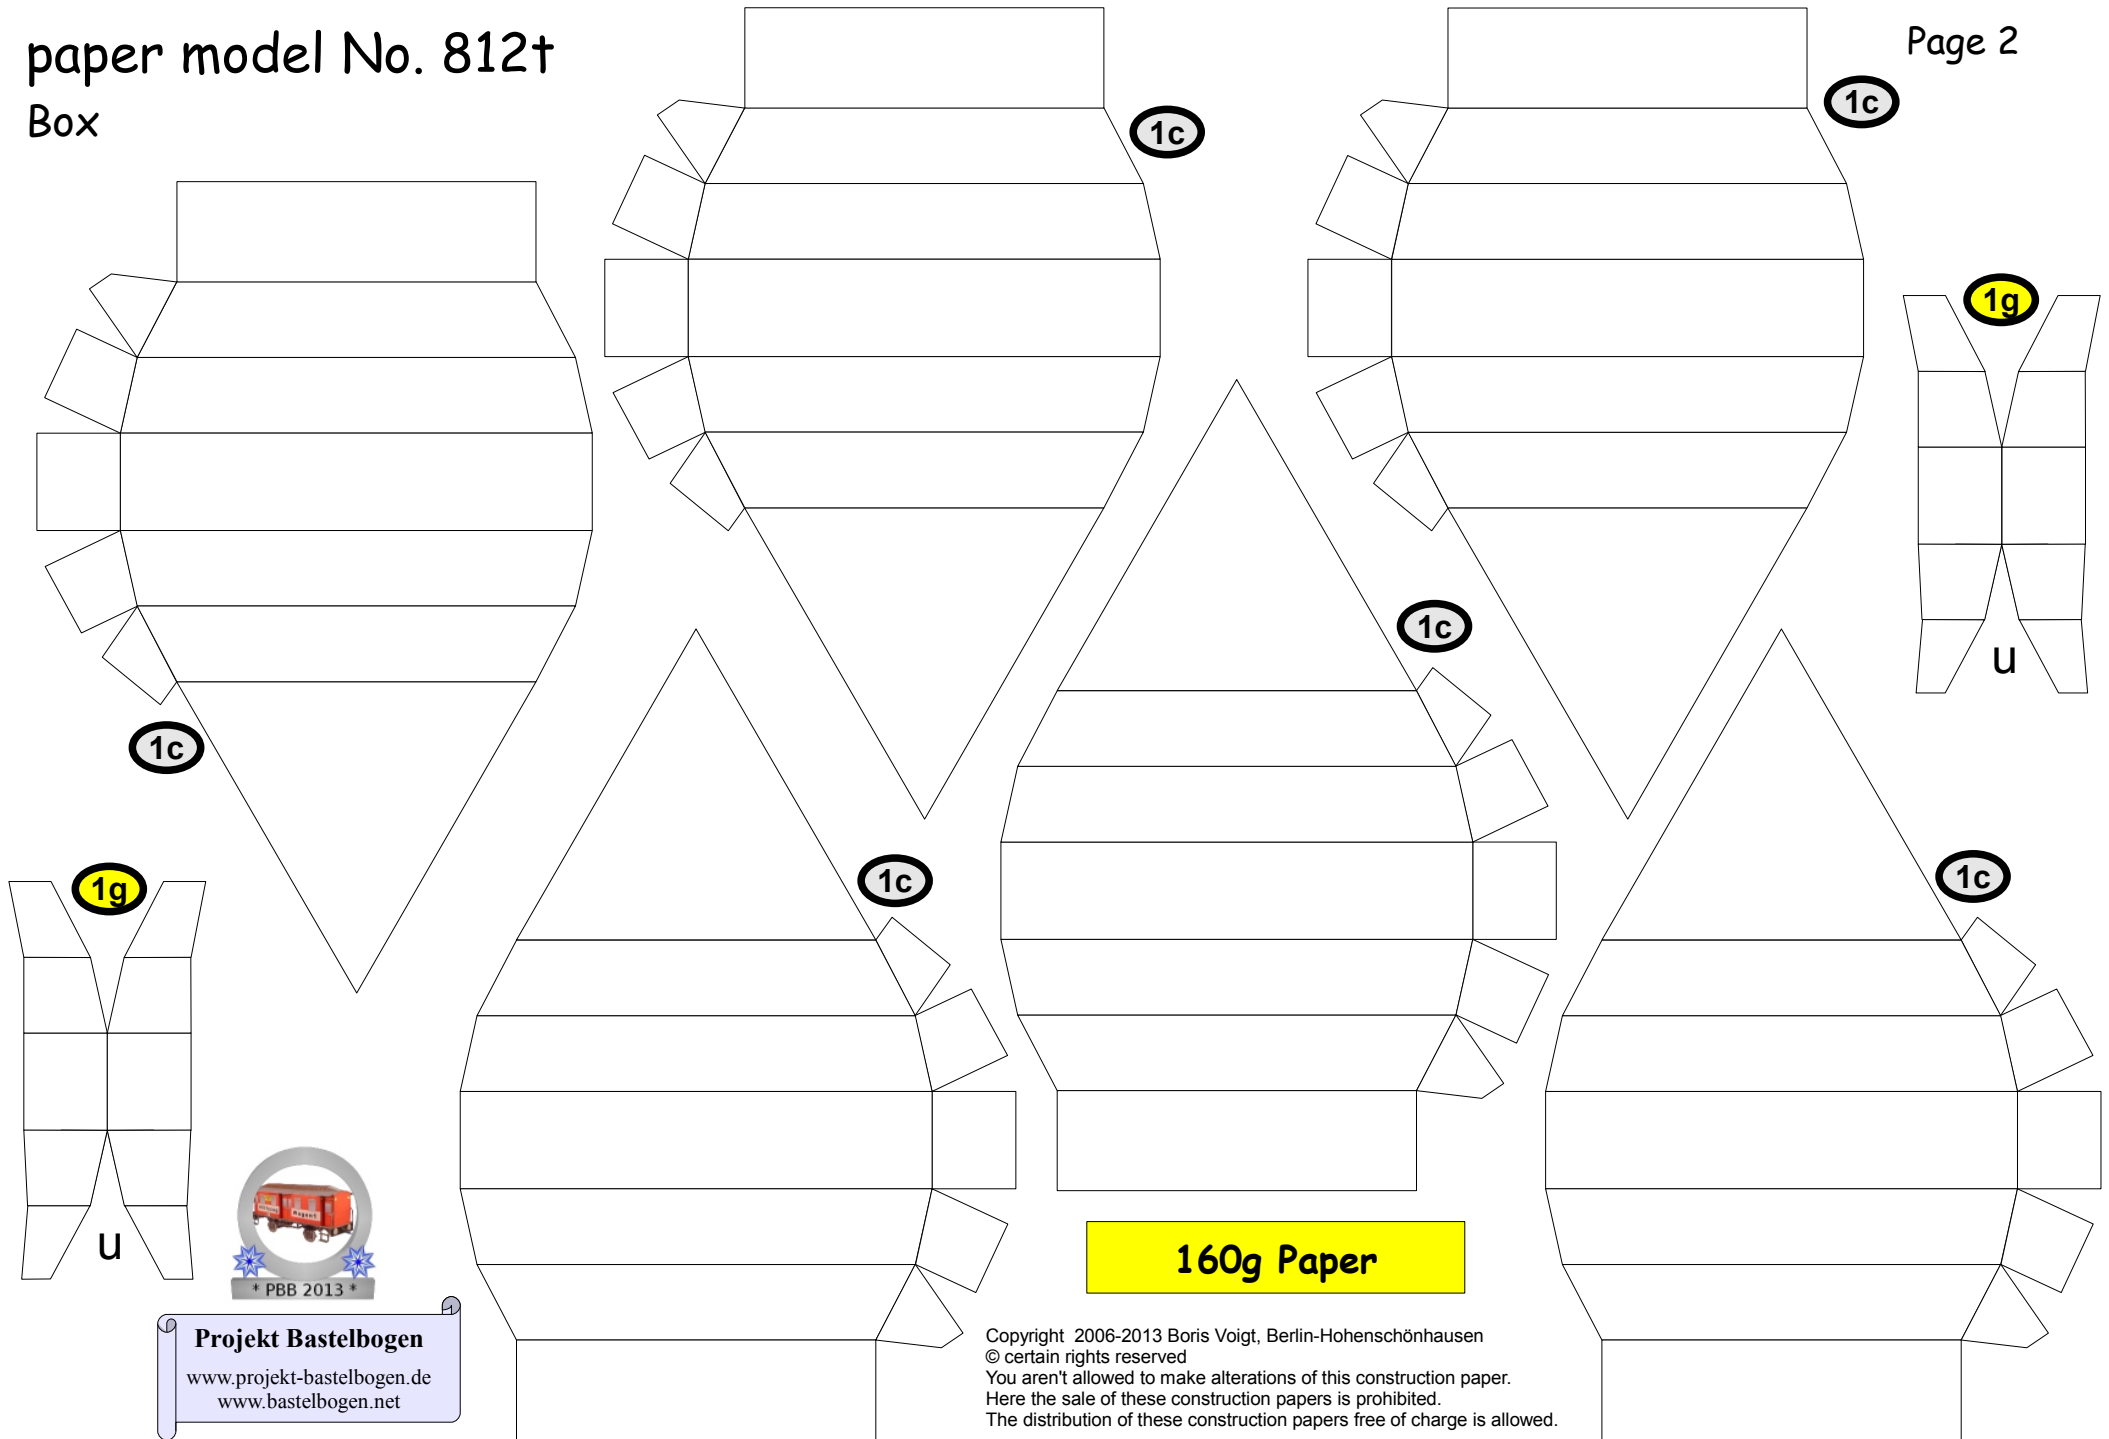

paper model No. 812+

Box

Projekt Bastelbogen

www.projekt-bastelbogen.de
www.bastelbogen.net

Copyright 2006-2013 Boris Voigt, Berlin-Hohenschönhausen
© certain rights reserved
You aren't allowed to make alterations of this construction paper.
Here the sale of these construction papers is prohibited.
The distribution of these construction papers free of charge is allowed.