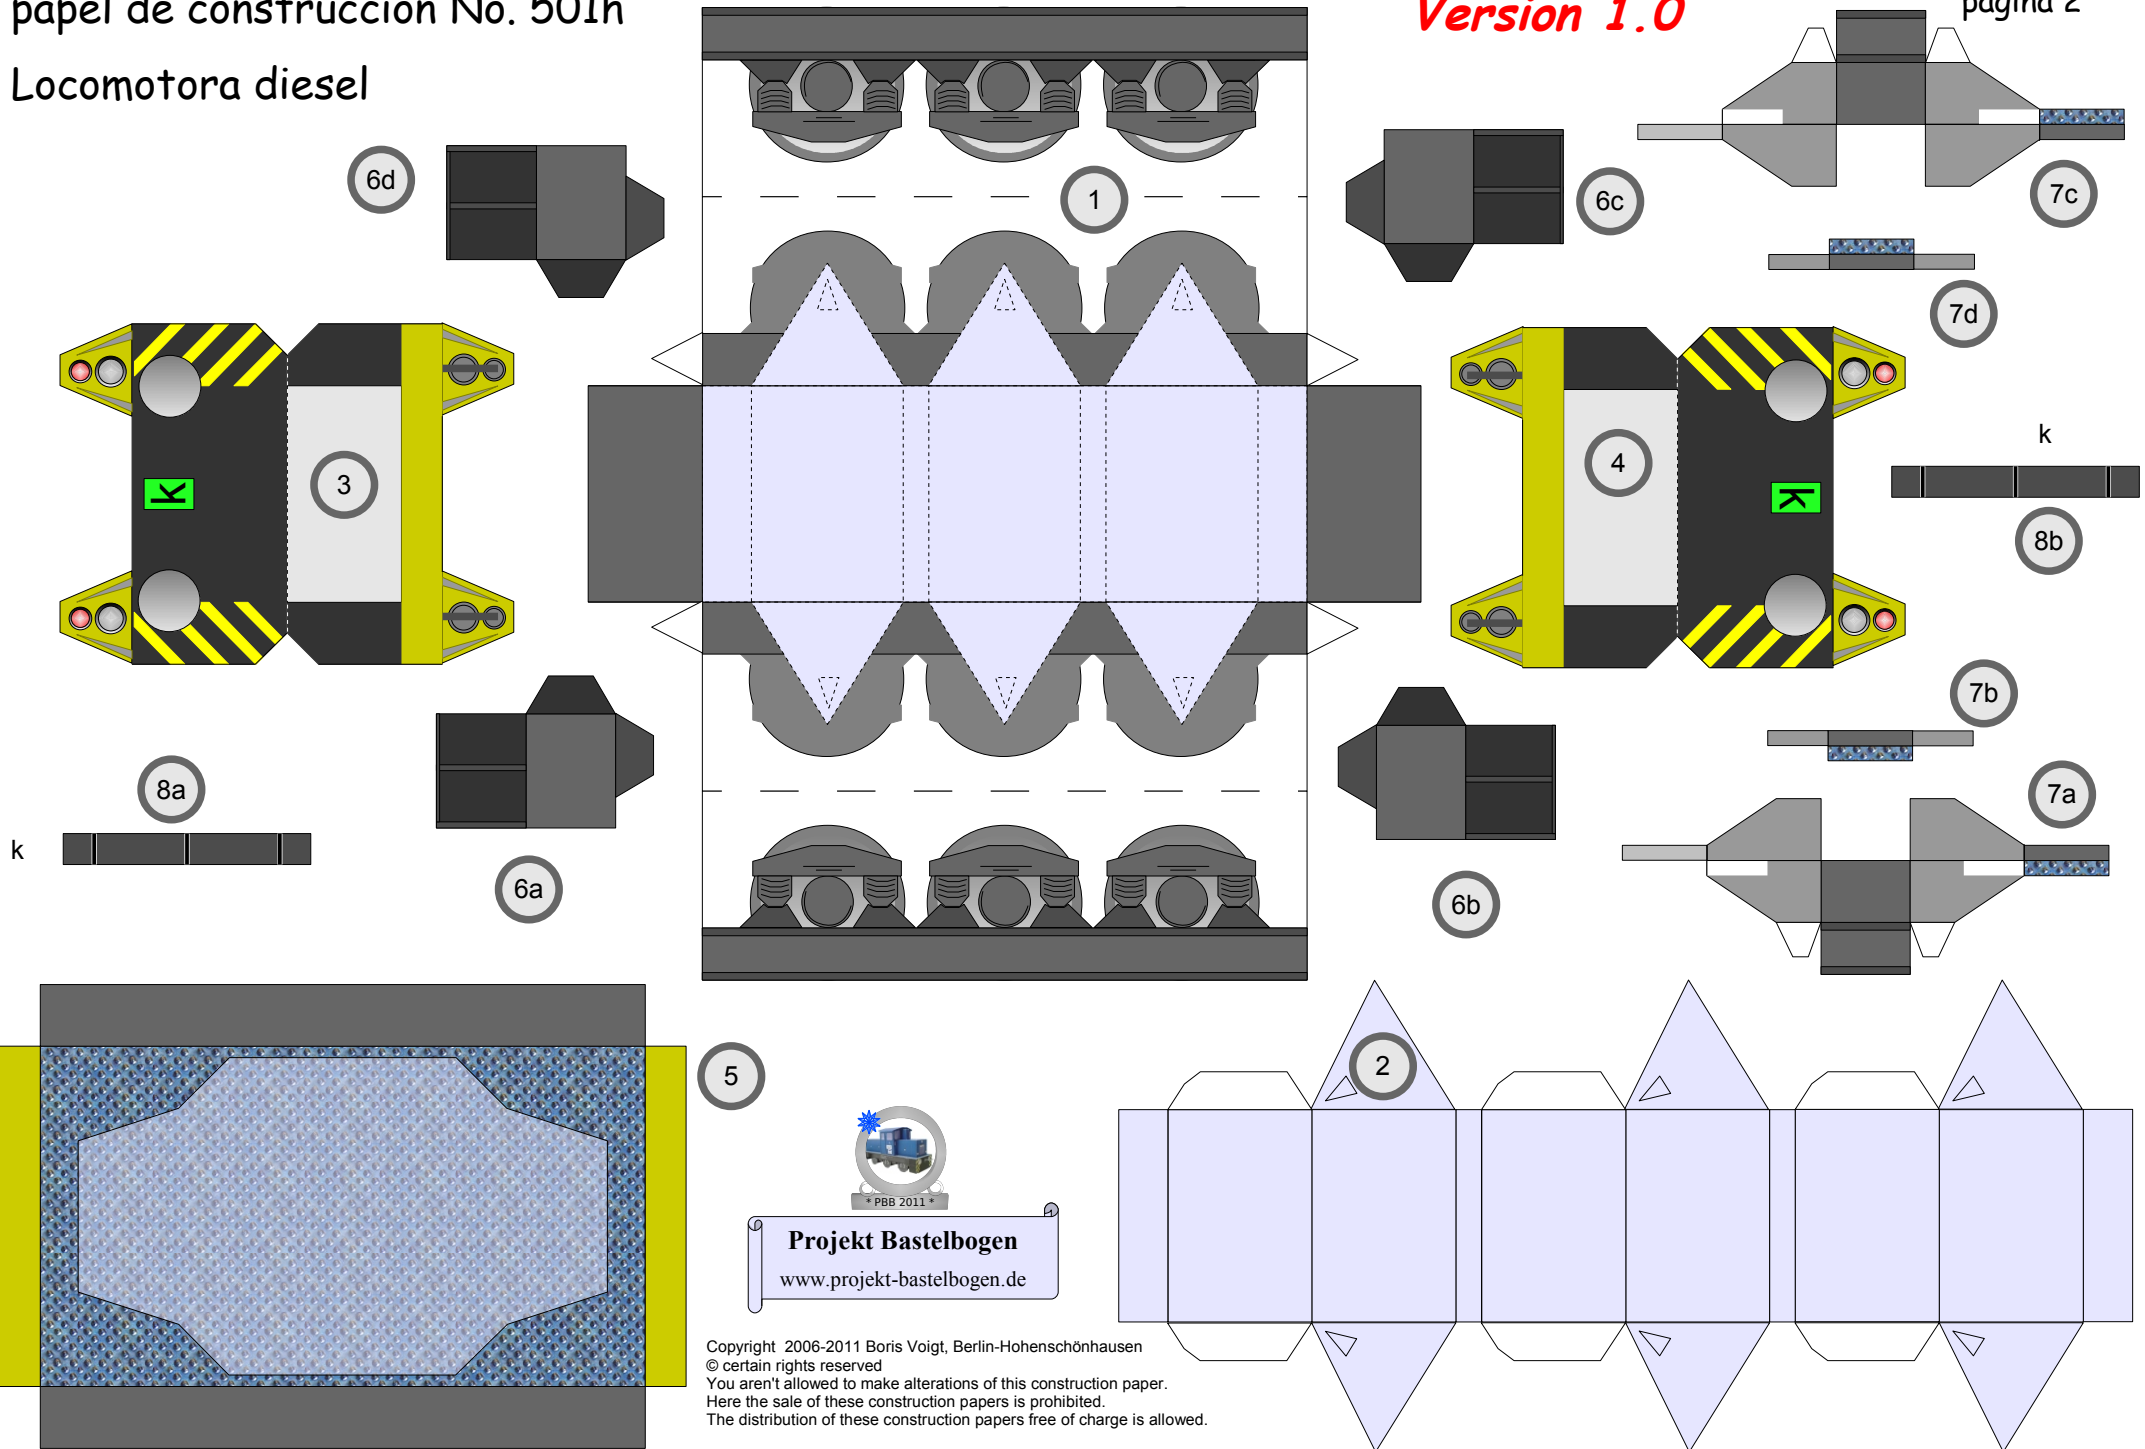

Locomotora diesel

Dificultad difícil

5

 PBB 2011
Projekt Bastelbogen
www.projekt-bastelbogen.de

Copyright 2006-2011 Boris Voigt, Berlin-Hohenschönhausen
 © certain rights reserved
 You aren't allowed to make alterations of this construction paper.
 Here the sale of these construction papers is prohibited.
 The distribution of these construction papers free of charge is allowed.