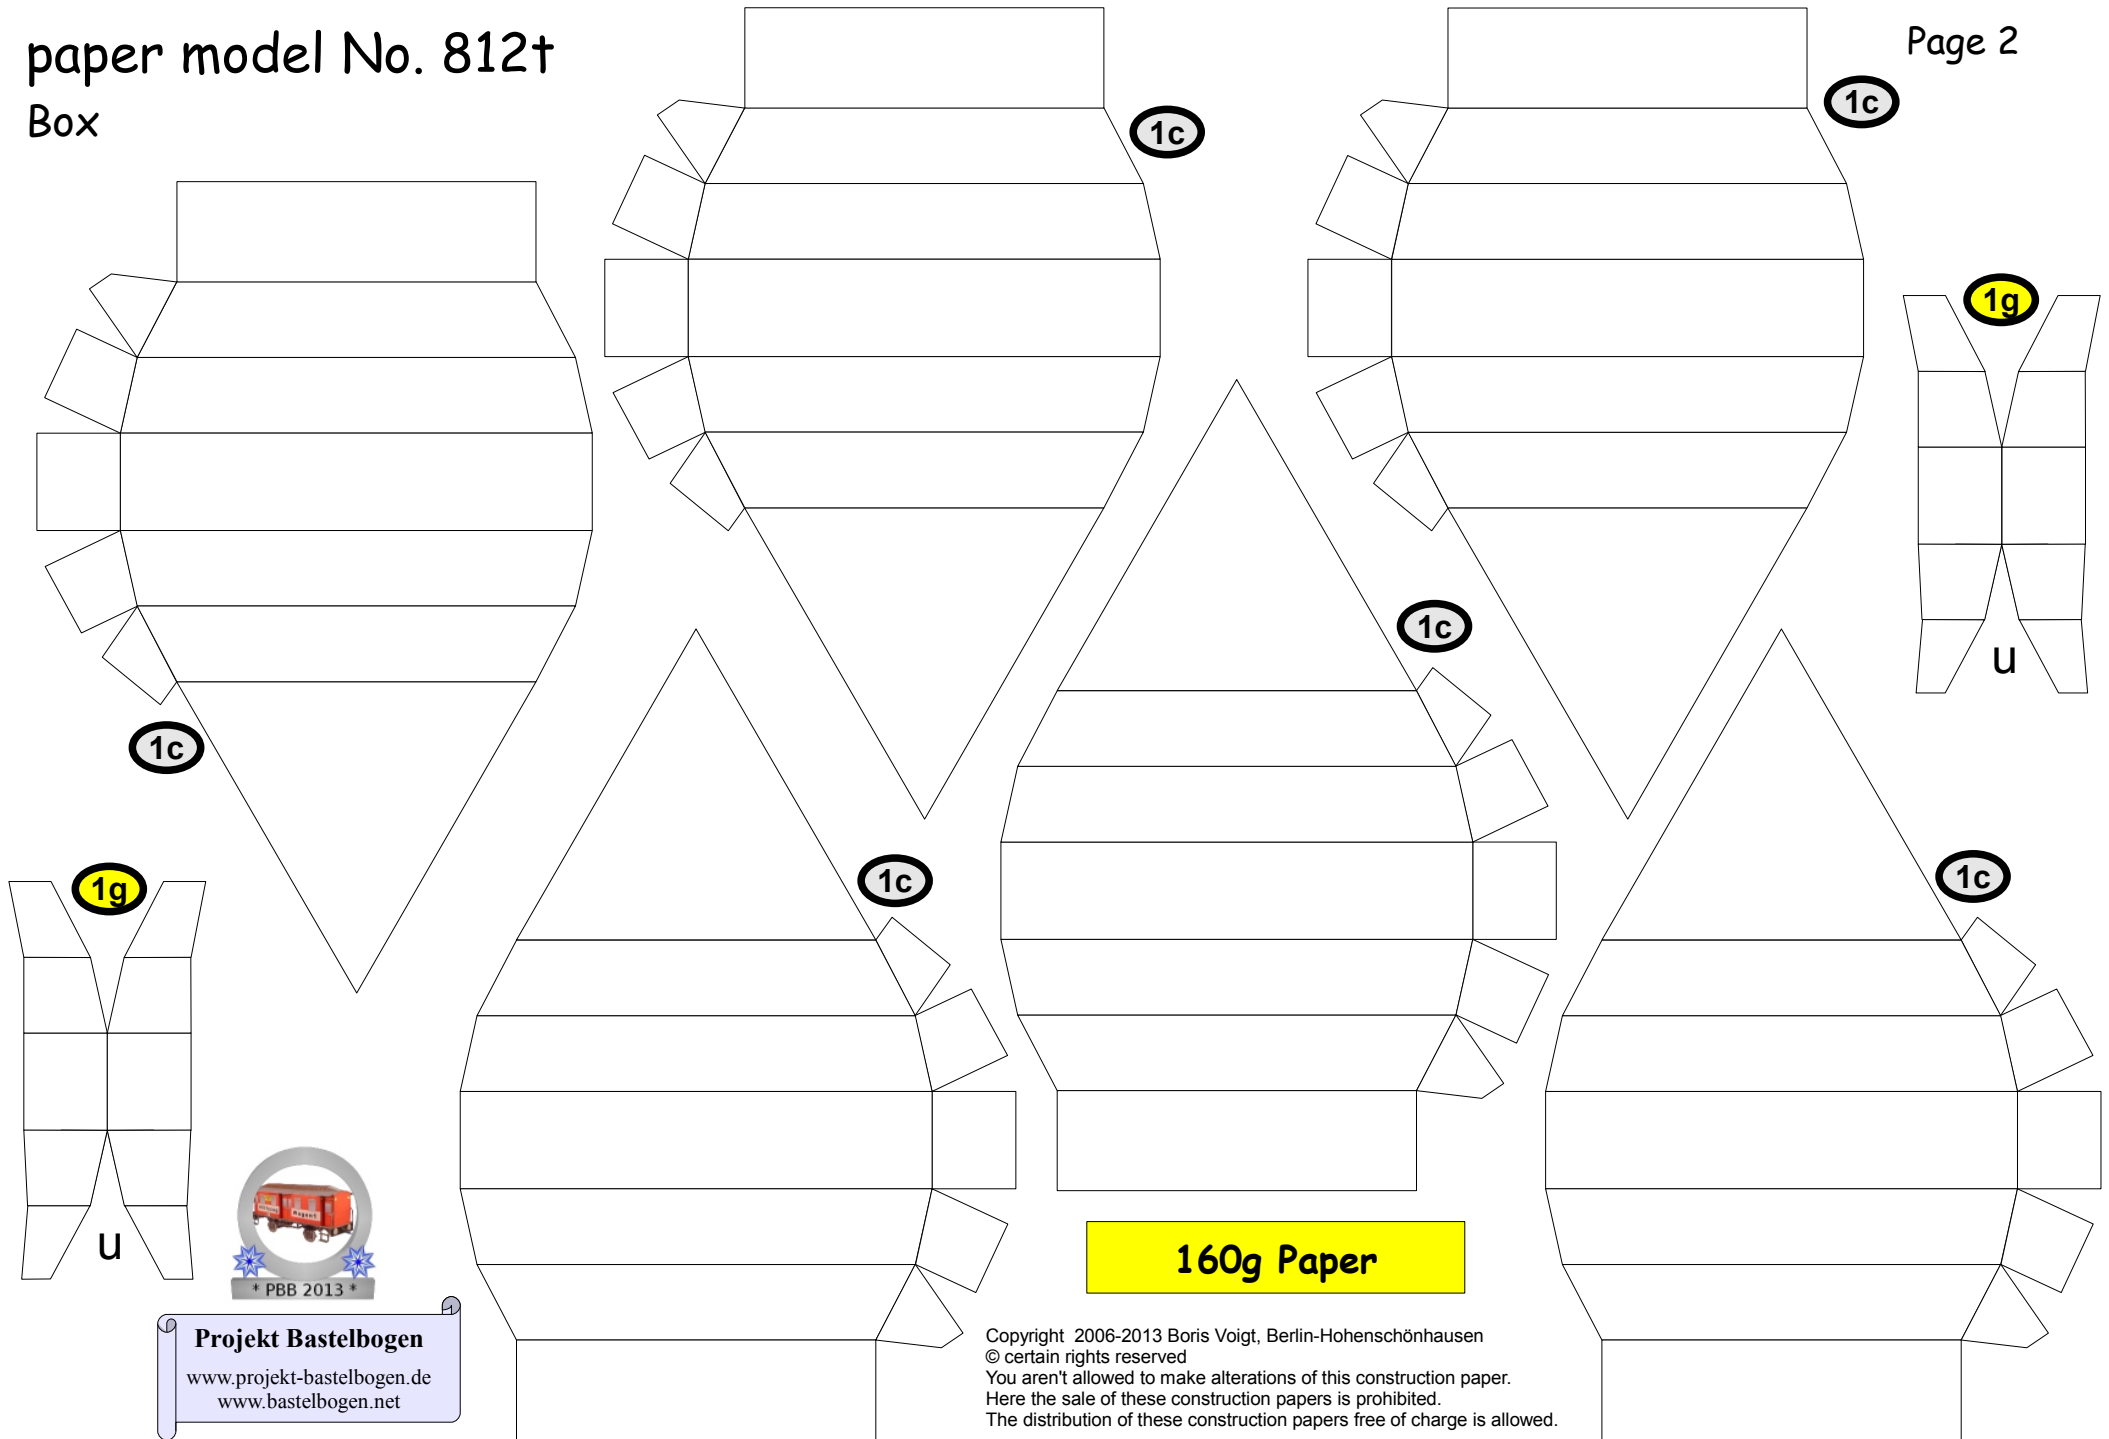

paper model No. 812+

Box

Projekt Bastelbogen
www.projekt-bastelbogen.de
www.bastelbogen.net

Copyright 2006-2013 Boris Voigt, Berlin-Hohenschönhausen
© certain rights reserved
You aren't allowed to make alterations of this construction paper.
Here the sale of these construction papers is prohibited.
The distribution of these construction papers free of charge is allowed.